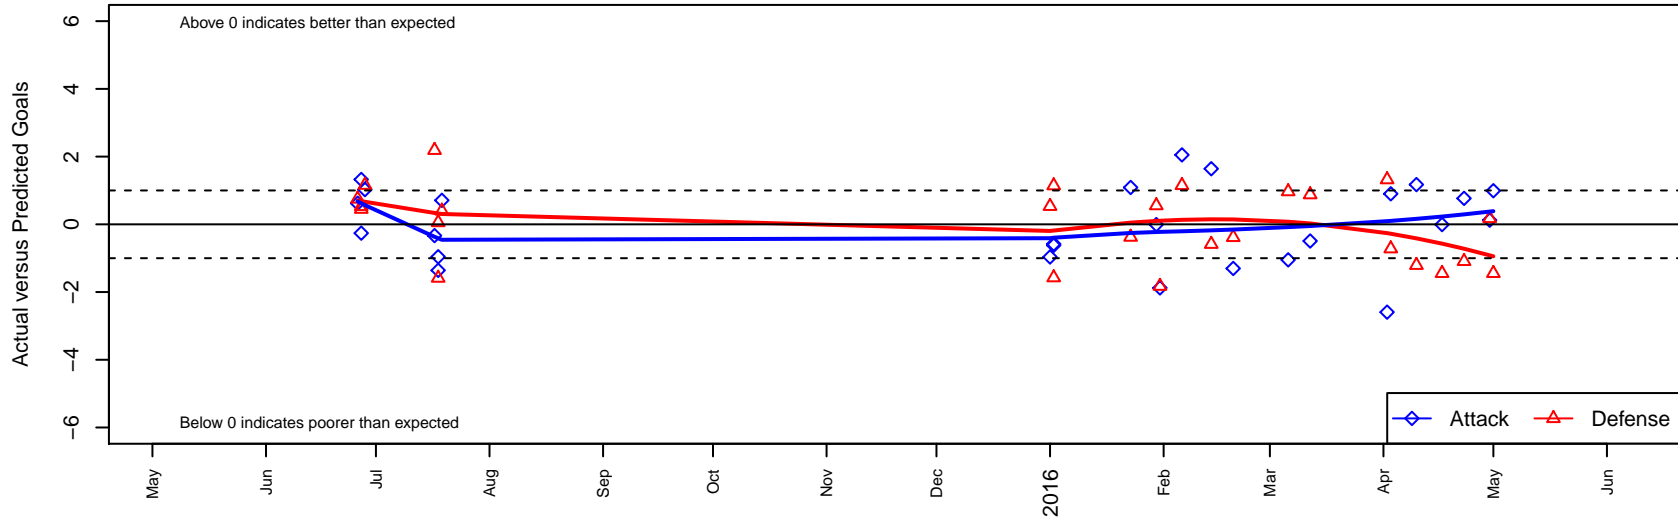

BSC Portland Black-Legends B98

Bridlemile SC Portland
 Portland, OR
 B98 total strength=1478
 attack=12.49 defense=8.82
 fall league = PTT B98 Div 1

alt names used:
 BSC Oregon 98B Black
 BSC Portland 98B Black
 BSC Portland 98B Black

Venues played:
 2015 Clash At the Border Bronze/Copper HS
 2015 Beaverton Cup BU19 Silver
 2015 PacNW Winter Classic Premier U17
 2015 PTT B98 Division 1
 2015 OYS Presidents Cup B98

BSC Portland Black-Legends B98
 Dots are actual minus expected GF (blue circles) and GA (red triangles).
 Blue line is smoothed change in attack strength. Red is smoothed change in defense strength.

**attack and defense variance (black dot)
relative to other teams
and top 10 in region**

**attack and defense rating
relative to others at age
and all opponents in last 13 months**

Performance relative to 13 month average