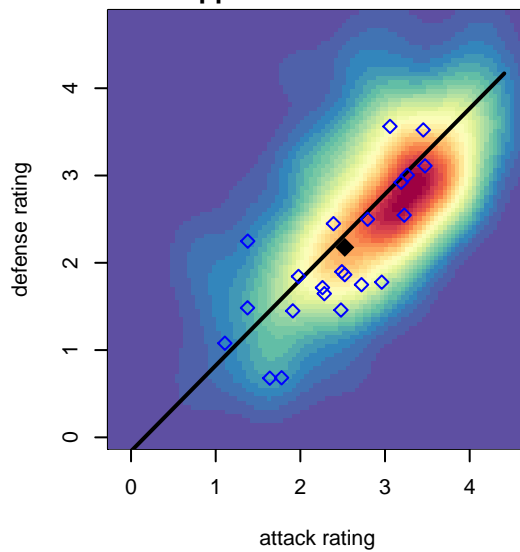

BSC Portland Black-Legends B98

Bridlemile SC Portland
 Portland, OR
 B98 total strength=1478
 attack=12.49 defense=8.82
 fall league = PTT B98 Div 1

alt names used:
 BSC Oregon 98B Black
 BSC Portland 98B Black
 BSC Portland 98B Black

Venues played:
 2015 Clash At the Border Bronze/Copper HS
 2015 Beaverton Cup BU19 Silver
 2015 PacNW Winter Classic Premier U17
 2015 PTT B98 Division 1
 2015 OYS Presidents Cup B98

BSC Portland Black-Legends B98
 Dots are actual minus expected GF (blue circles) and GA (red triangles).
 Blue line is smoothed change in attack strength. Red is smoothed change in defense strength.

**attack and defense variance (black dot)
relative to other teams
and top 10 in region**

**attack and defense rating
relative to others at age
and all opponents in last 13 months**

Performance relative to 13 month average